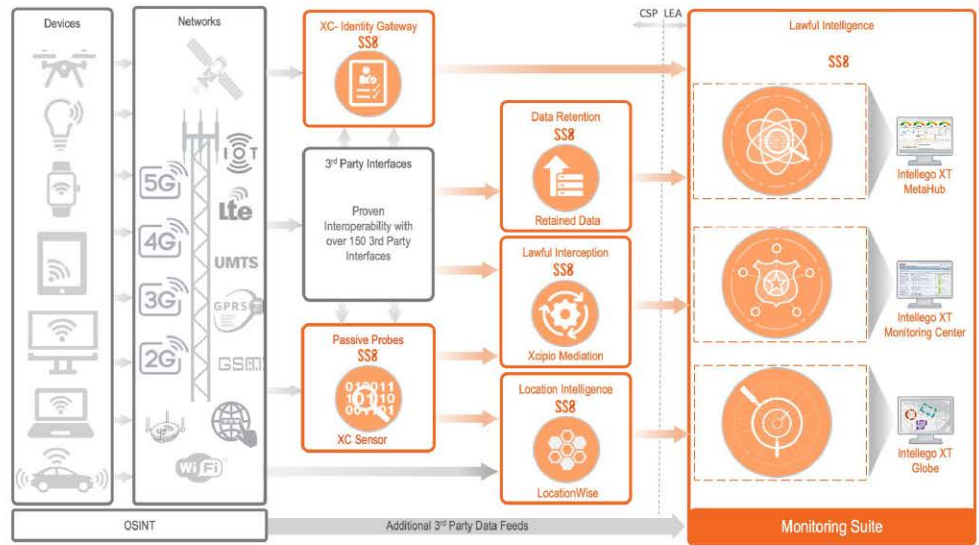

5G

5G regulatory compliance

End-to-end lawful intelligence system

Comprehensive data analytics

Fast, accurate, reliable location

A COMPREHENSIVE APPROACH TO LAWFUL AND LOCATION INTELLIGENCE

# Xcipio

Xcipio ensures CSPs not only meet regulatory compliance but also provide the most accurate data to intelligence agencies in real time.

# Intellego XT

Intellego XT provides superior data monitoring, fusion and analysis solutions to help Law Enforcement and Intelligence Agencies investigate crime.

# LocationWise

LocationWise delivers high-accuracy network location to support emergency services, law enforcement, and mobile operators.

**SOLUTIONS:**

**Actionable Intelligence Through Data Fusion**

We blend strong Lawful Intercept data with 3rd party sources (chat, social media, location, license plate scanners, and others) to create a comprehensive 'digital fingerprint', minimizing the impact of encryption challenges and improving investigative results.